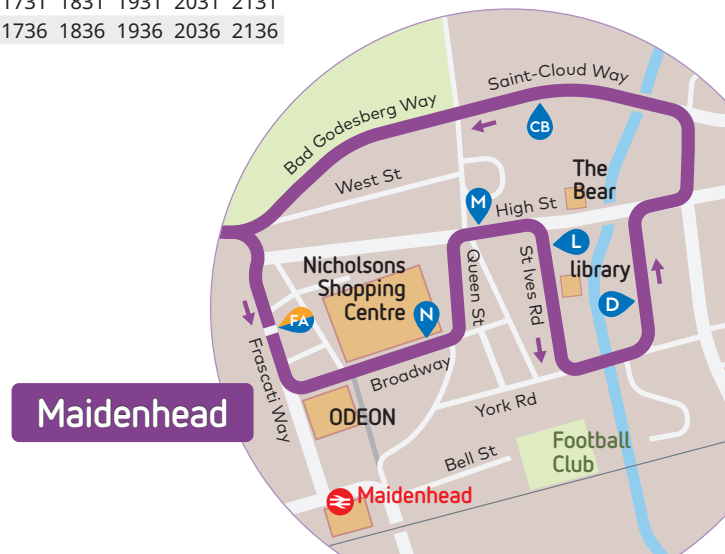

then every hour until

High Wycombe | Cookham | Maidenhead

Mondays to Fridays

High Wycombe bus station	0722	0842	1442	1535	1642	1742	1842	1942	2042
Marlow Hills Schools	0732	0852	1452	1548	1652	1752	1852	1952	2052
Flackwell Heath The Common	0741	0901	1501	1558	1701	1801	1901	2001	2101
Bourne End rail station	0646	0751	0911	1511	1611	1711	1811	1911	2011
Cookham rail station	0654	0759	0919	1519	1619	1719	1819	1919	2019
Furze Platt Switchback Rd shops	0701	0806	0926	1526	1626	1726	1826	1926	2026
St Mark's Hospital	0706	0811	0931	1531	1631	1731	1831	1931	2031
Maidenhead Frascati Way	0711	0816	0936	1536	1636	1736	1836	1936	2036

then every hour until

Saturdays

High Wycombe bus station	0842	1842	1945
Marlow Hills Schools	0852	1852	1955
Flackwell Heath The Common	0901	1901	2004
Bourne End rail station	0751	1911	2014
Cookham rail station	0759	1919	2022
Furze Platt Switchback Rd shops	0806	1926	2029
St Mark's Hospital	0811	1931	2034
Maidenhead Frascati Way	0816	1936	2039

then every hour until

Here's a great way to get into Maidenhead or High Wycombe, or for a lovely trip out to enjoy the riverside charms of Cookham and Bourne End.

Our route 20 buses are also handy for getting to and from St Mark's Hospital in Maidenhead.