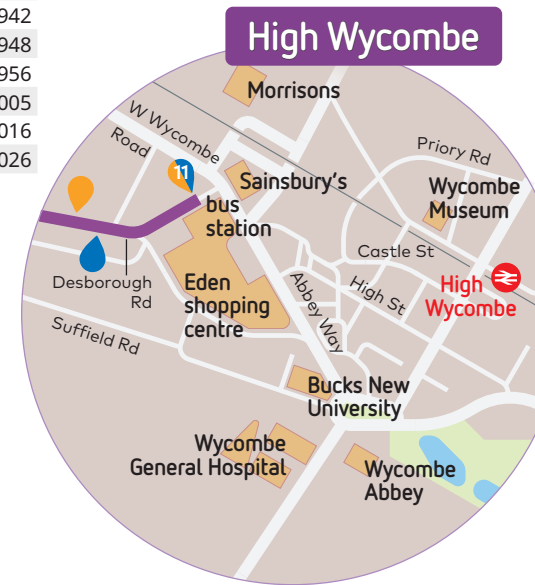

then every hour until

Saturdays

High Wycombe bus station	0725	0825	1325	1430	1530	1630	1730	1840
St Mark's Hospital	0737	0837	1337	1442	1542	1642	1742	1852
Furze Platt Switchback Rd shops	0742	0842	1342	1447	1547	1647	1747	1857
Cookham rail station	0748	0848	1348	1453	1553	1653	1753	1903
Bourne End rail station	0756	0856	1356	1501	1601	1701	1801	1911
Flackwell Heath The Common	0805	0905	1405	1510	1610	1710	1810	1920
Marlow Hills Schools	0816	0916	1416	1521	1621	1721	1821	1931
High Wycombe bus station	0826	0926	1426	1531	1631	1731	1831	1941

then every hour until

High Wycombe | Cookham | Maidenhead

Mondays to Fridays

High Wycombe bus station	0722	0842	1442	1535	1642	1742	1842	1942	2042
Marlow Hills Schools	0732	0852	1452	1548	1652	1752	1852	1952	2052
Flackwell Heath The Common	0741	0901	1501	1558	1701	1801	1901	2001	2101
Bourne End rail station	0646	0751	0911	1511	1611	1711	1811	1911	2011
Cookham rail station	0654	0759	0919	1519	1619	1719	1819	1919	2019
Furze Platt Switchback Rd shops	0701	0806	0926	1526	1626	1726	1826	1926	2026
St Mark's Hospital	0706	0811	0931	1531	1631	1731	1831	1931	2031
Maidenhead Frascati Way	0711	0816	0936	1536	1636	1736	1836	1936	2036

then every hour until

Saturdays

High Wycombe bus station	0842	1842	1945
Marlow Hills Schools	0852	1852	1955
Flackwell Heath The Common	0901	1901	2004
Bourne End rail station	0751	1911	2014
Cookham rail station	0759	1919	2022
Furze Platt Switchback Rd shops	0806	1926	2029
St Mark's Hospital	0811	1931	2034
Maidenhead Frascati Way	0816	1936	2039

then every hour until

Here's a great way to get into Maidenhead or High Wycombe, or for a lovely trip out to enjoy the riverside charms of Cookham and Bourne End.

Our route 20 buses are also handy for getting to and from St Mark's Hospital in Maidenhead.